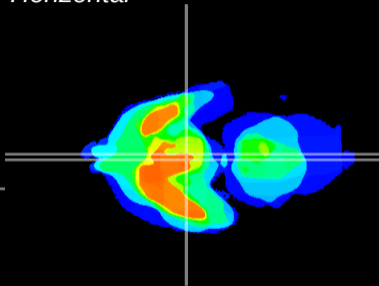

Coronal

Sagittal-R

Sagittal-L

ViBrism: CX18106
Horizontal

Arc