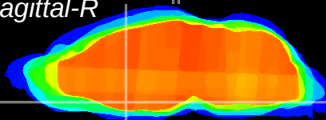

Coronal

Sagittal-R

Sagittal-L

ViBrism: CX18106
Horizontal

MPA