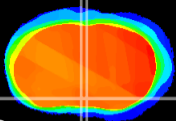

Coronal

Sagittal-R

Sagittal-L

ViBrism: CX18106
Horizontal

MPA