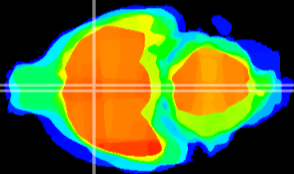

Coronal

Sagittal-R

Sagittal-L

ViBrism: CX18106
Horizontal

MPA