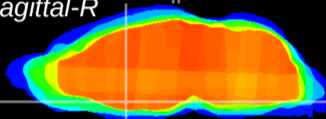

Coronal

Sagittal-R

Sagittal-L

ViBrism: CX18106
Horizontal

MPA