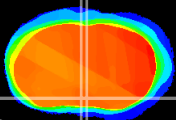

Coronal

Sagittal-R

Sagittal-L

ViBrism: CX18106
Horizontal

MPA