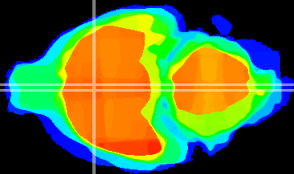

Coronal

Sagittal-R

Sagittal-L

ViBrism: CX18106
Horizontal

MPA