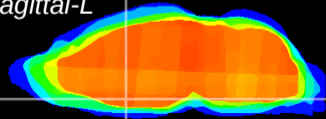

Coronal

Sagittal-R

Sagittal-L

ViBrism: CX18106
Horizontal

MPA