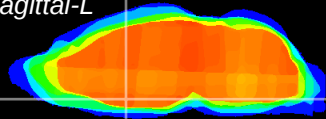

Coronal

Sagittal-R

Sagittal-L

ViBrism: CX18106
Horizontal

MPA