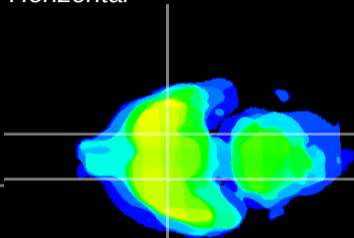

Coronal

Sagittal-R

Sagittal-L

ViBrism: CX18107
Horizontal

S0