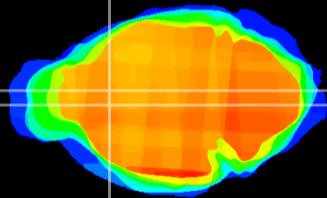

Coronal

Sagittal-R

Sagittal-L

ViBrism: CX18109
Horizontal

LS