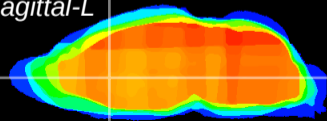

Coronal

Sagittal-R

Sagittal-L

ViBrism: CX18109
Horizontal

LS