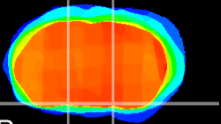

Coronal

Sagittal-R

Sagittal-L

ViBrism: CX18110  
Horizontal

S0