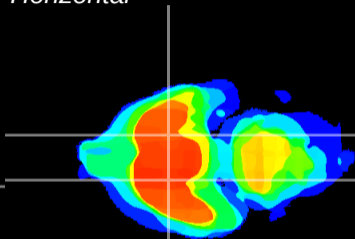

Coronal

Sagittal-R

Sagittal-L

ViBrism: CX18110  
Horizontal

S0