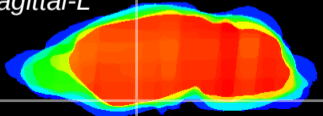

Coronal

Sagittal-R

Sagittal-L

ViBrism: CX18110  
Horizontal

S0