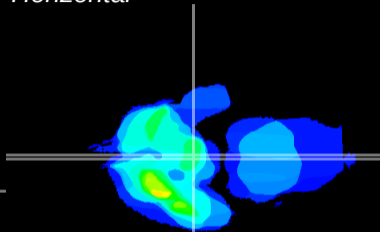

Coronal

Sagittal-R

Sagittal-L

ViBrism: CX18111
Horizontal

ME