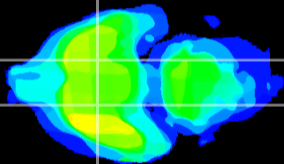

Coronal

Sagittal-R

Sagittal-L

ViBrism: CX18111
Horizontal

S0