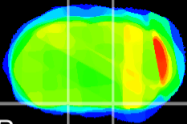

Coronal

Sagittal-R

Sagittal-L

ViBrism: CX18111
Horizontal

S0