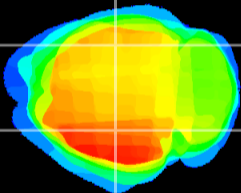

Coronal

Sagittal-R

Sagittal-L

ViBrism: CX18118
Horizontal

CA2/CA3