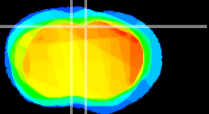

Coronal

Sagittal-R

Sagittal-L

ViBrism: CX18118
Horizontal

Cx motor