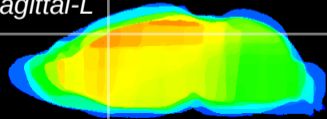

Coronal

Sagittal-R

Sagittal-L

ViBrism: CX18118
Horizontal

Cx motor