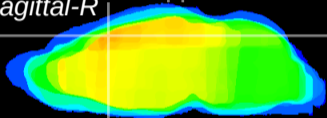

Coronal

Sagittal-R

Sagittal-L

ViBrism: CX18118
Horizontal

Cx motor