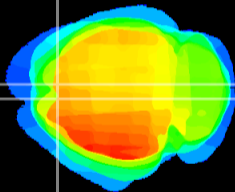

Coronal

Sagittal-R

Sagittal-L

ViBrism: CX18118
Horizontal

Cx motor