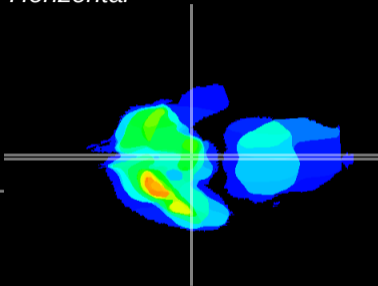

Coronal

Sagittal-R

Sagittal-L

ViBrism: CX18119
Horizontal

ME