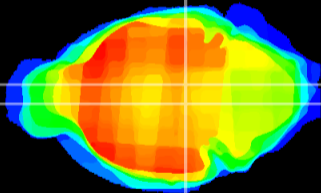

Coronal

Sagittal-R

Sagittal-L

ViBrism: CX18124
Horizontal

VTA