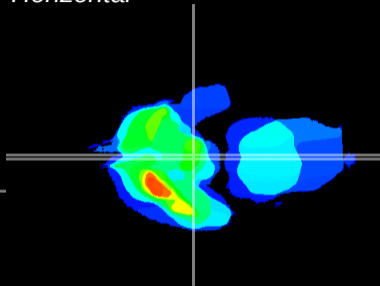

Coronal

Sagittal-R

Sagittal-L

ViBrism: CX18131
Horizontal

ME