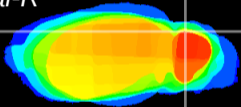

Coronal

Sagittal-R

Sagittal-L

ViBrism: CX18132
Horizontal

Cb lobe