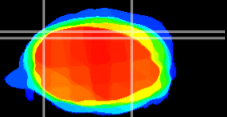

Coronal

Sagittal-R

Sagittal-L

ViBrism: CX18132
Horizontal

Cb lobe