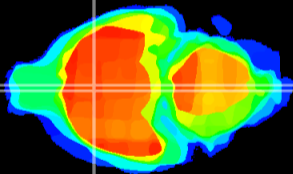

Coronal

Sagittal-R

Sagittal-L

ViBrism: CX18135
Horizontal

MPA