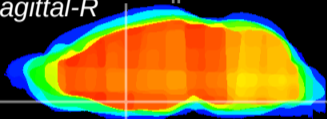

Coronal

Sagittal-R

Sagittal-L

ViBrism: CX18135
Horizontal

MPA