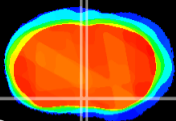

Coronal

Sagittal-R

Sagittal-L

ViBrism: CX18135
Horizontal

MPA