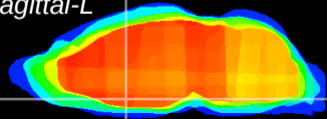

Coronal

Sagittal-R

Sagittal-L

ViBrism: CX18135
Horizontal

MPA