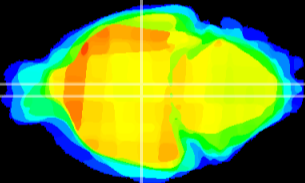

Coronal

Sagittal-R

Sagittal-L

ViBrism: CX18137
Horizontal

DM