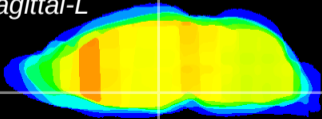

Coronal

Sagittal-R

Sagittal-L

ViBrism: CX18137
Horizontal

DM