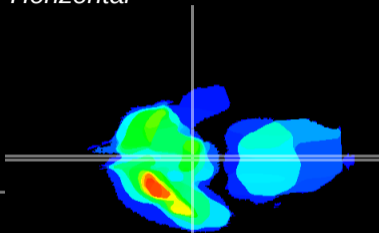

Coronal

Sagittal-R

Sagittal-L

ViBrism: CX18140
Horizontal

ME