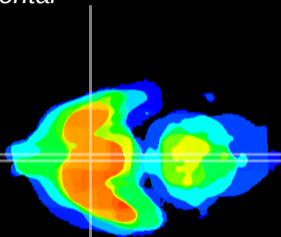

Coronal

Sagittal-R

Sagittal-L

ViBrism: CX18144
Horizontal

SCN