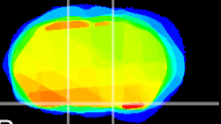

Coronal

Sagittal-R

Sagittal-L

ViBriSM: CX18145
Horizontal

S0