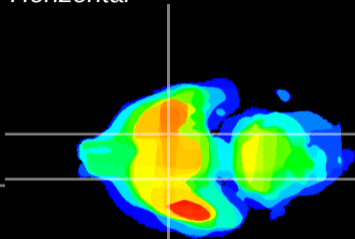

Coronal

Sagittal-R

Sagittal-L

ViBriSM: CX18145
Horizontal

S0