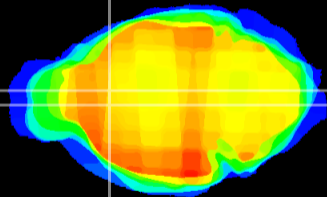

Coronal

Sagittal-R

Sagittal-L

ViBrism: CX18148
Horizontal

LS