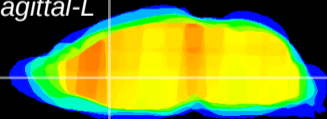

Coronal

Sagittal-R

Sagittal-L

ViBrism: CX18148
Horizontal

LS