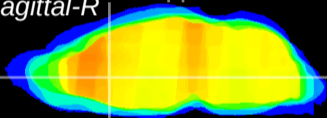

Coronal

Sagittal-R

Sagittal-L

ViBrism: CX18148
Horizontal

LS