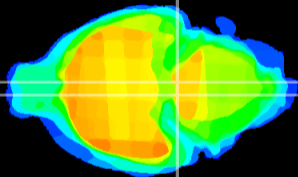

Coronal

Sagittal-R

Sagittal-L

ViBrism: CX18149
Horizontal

Pn