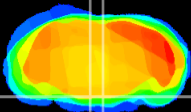

Coronal

Sagittal-R

Sagittal-L

ViBrism: CX18149
Horizontal

Pn