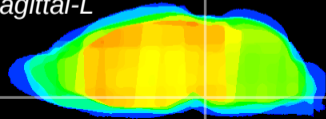

Coronal

Sagittal-R

Sagittal-L

ViBrism: CX18149
Horizontal

Pn