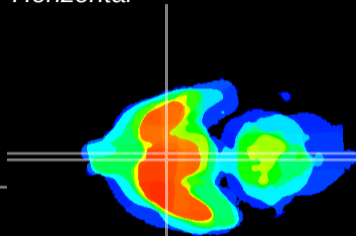

Coronal

Sagittal-R

Sagittal-L

ViBriSm: CX18153
Horizontal

SCN