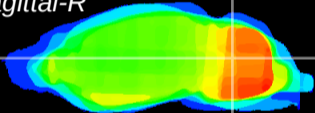

Coronal

Sagittal-R

Sagittal-L

ViBrism: CX18154
Horizontal

Cb nucleus