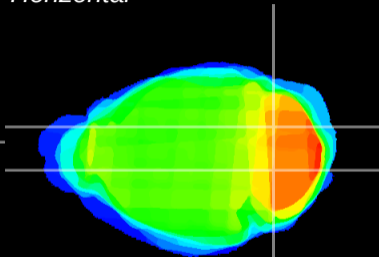

Coronal

Sagittal-R

Sagittal-L

ViBrism: CX18154
Horizontal

Cb nucleus