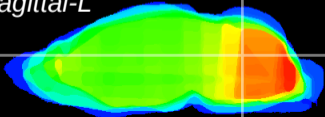

Coronal

Sagittal-R

Sagittal-L

ViBrism: CX18154
Horizontal

Cb nucleus