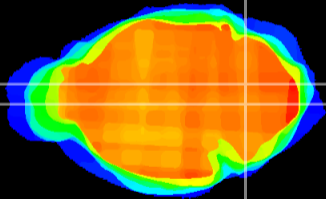

Coronal

Sagittal-R

Sagittal-L

ViBrism: CX18157
Horizontal

MVe