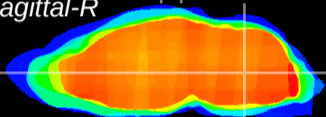

Coronal

Sagittal-R

Sagittal-L

ViBrism: CX18157
Horizontal

MVe