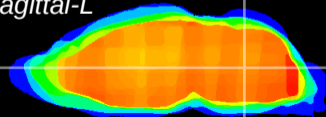

Coronal

Sagittal-R

Sagittal-L

ViBrism: CX18157
Horizontal

MVe