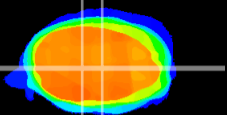

Coronal

Sagittal-R

Sagittal-L

ViBrism: CX18157
Horizontal

MVe