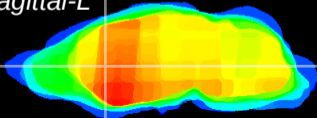

Coronal

Sagittal-R

Sagittal-L

ViBriSM: CX18170
Horizontal

CPU medial