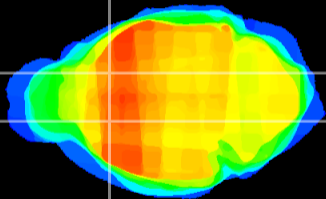

Coronal

Sagittal-R

Sagittal-L

ViBriSM: CX18170
Horizontal

CPU medial