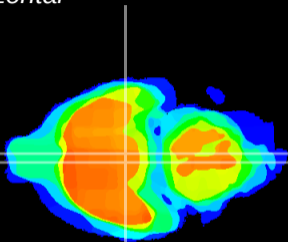

Coronal

Sagittal-R

Sagittal-L

ViBrism: CX18172
Horizontal

VMH