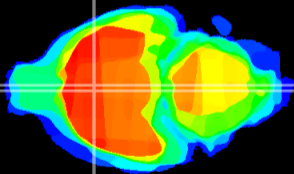

Coronal

Sagittal-R

Sagittal-L

ViBrisM: CX18175  
Horizontal

MPA