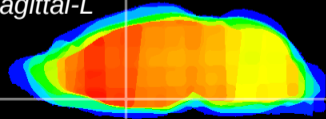

Coronal

Sagittal-R

Sagittal-L

ViBrisM: CX18175  
Horizontal

MPA