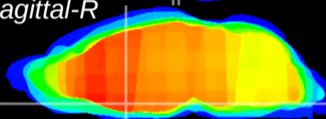

Coronal

Sagittal-R

Sagittal-L

ViBrisM: CX18175  
Horizontal

MPA