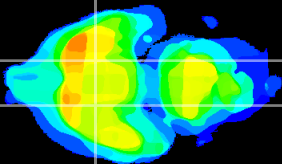

Coronal

Sagittal-R

Sagittal-L

ViBrism: CX18176
Horizontal

S0