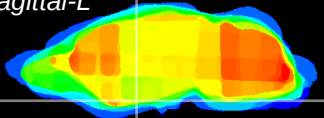

Coronal

Sagittal-R

Sagittal-L

ViBrism: CX18176
Horizontal

S0