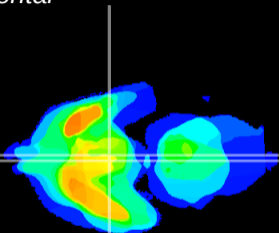

Coronal

Sagittal-R

Sagittal-L

ViBrism: CX18186
Horizontal

Arc