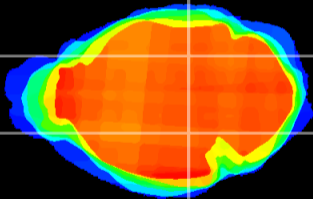

Coronal

Sagittal-R

Sagittal-L

ViBrism: CX18187
Horizontal

MG