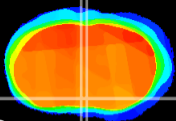

Coronal

Sagittal-R

Sagittal-L

ViBrism: CX18187
Horizontal

MPA