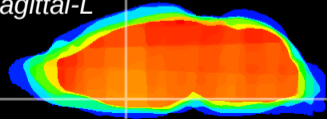

Coronal

Sagittal-R

Sagittal-L

ViBrism: CX18187
Horizontal

MPA