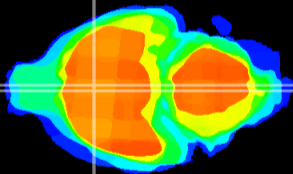

Coronal

Sagittal-R

Sagittal-L

ViBrism: CX18187
Horizontal

MPA