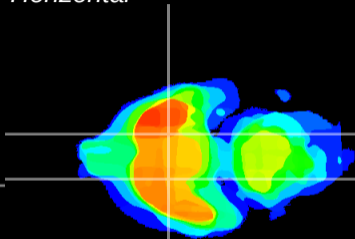

Coronal

Sagittal-R

Sagittal-L

ViBrism: CX18189
Horizontal

S0