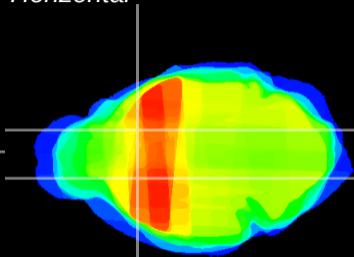

Coronal

Sagittal-R

Sagittal-L

ViBrism: CX18196
Horizontal

CPU medial