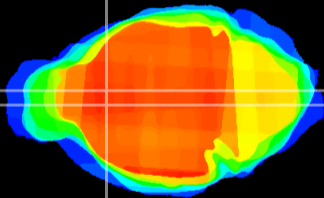

Coronal

Sagittal-R

Sagittal-L

ViBrism: CX18197
Horizontal

LS