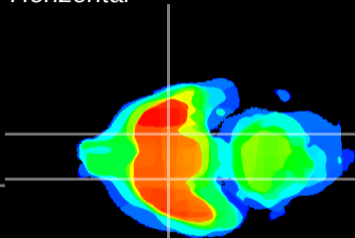

Coronal

Sagittal-R

Sagittal-L

ViBrism: CX18204
Horizontal

S0