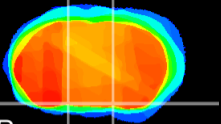

Coronal

Sagittal-R

Sagittal-L

ViBrism: CX18204
Horizontal

S0