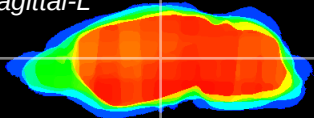

Coronal

Sagittal-R

Sagittal-L

ViBrism: CX18212
Horizontal

VPM/VPL