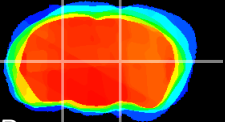

Coronal

Sagittal-R

Sagittal-L

ViBrism: CX18212
Horizontal

VPM/VPL