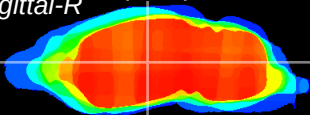

Coronal

Sagittal-R

Sagittal-L

ViBrism: CX18212
Horizontal

VPM/VPL