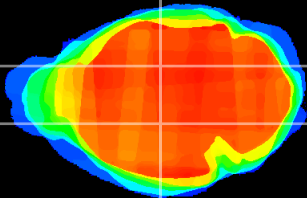

Coronal

Sagittal-R

Sagittal-L

ViBrism: CX18212
Horizontal

VPM/VPL