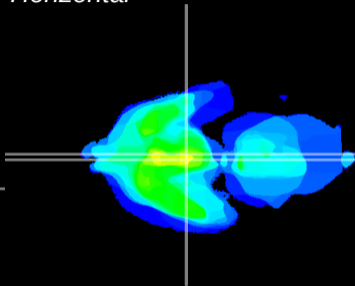

Coronal

Sagittal-R

Sagittal-L

ViBrism: CX18217
Horizontal

Arc