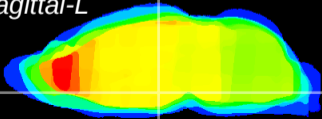

Coronal

Sagittal-R

Sagittal-L

ViBrism: CX18220
Horizontal

DM