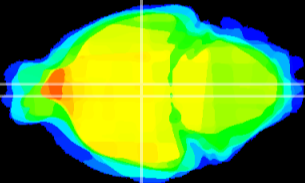

Coronal

Sagittal-R

Sagittal-L

ViBrism: CX18220
Horizontal

DM