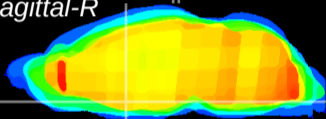

Coronal

Sagittal-R

Sagittal-L

ViBrism: CX18225
Horizontal

MPA