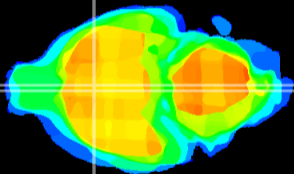

Coronal

Sagittal-R

Sagittal-L

ViBrism: CX18225
Horizontal

MPA