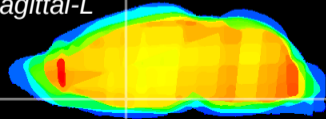

Coronal

Sagittal-R

Sagittal-L

ViBrism: CX18225
Horizontal

MPA