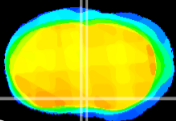

Coronal

Sagittal-R

Sagittal-L

ViBrism: CX18225
Horizontal

MPA