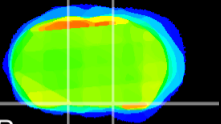

Coronal

Sagittal-R

Sagittal-L

ViBrism: CX18226
Horizontal

S0