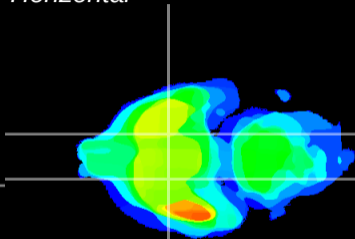

Coronal

Sagittal-R

Sagittal-L

ViBrism: CX18226
Horizontal

S0