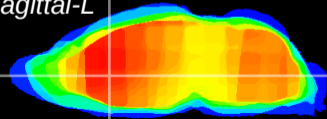

Coronal

Sagittal-R

Sagittal-L

ViBrism: CX18227
Horizontal

LS