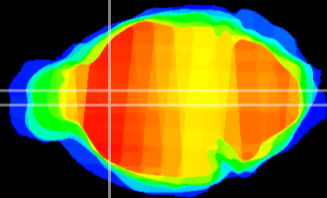

Coronal

Sagittal-R

Sagittal-L

ViBrism: CX18227
Horizontal

LS