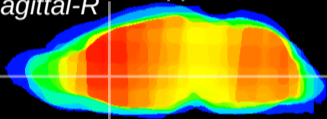

Coronal

Sagittal-R

Sagittal-L

ViBrism: CX18227
Horizontal

LS