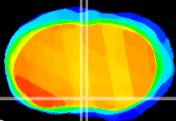

Coronal

Sagittal-R

Sagittal-L

ViBriSM: CX18228  
Horizontal

MPA