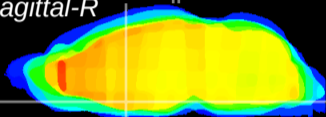

Coronal

Sagittal-R

Sagittal-L

ViBriSM: CX18228  
Horizontal

MPA