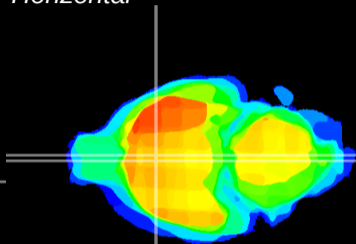

Coronal

Sagittal-R

Sagittal-L

ViBriSM: CX18228  
Horizontal

MPA