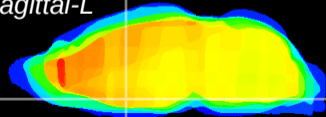

Coronal

Sagittal-R

Sagittal-L

ViBriSM: CX18228  
Horizontal

MPA