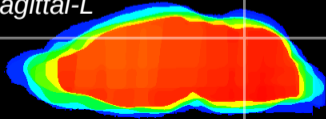

Coronal

Sagittal-R

Sagittal-L

ViBrism: CX18232
Horizontal

Cb vermis