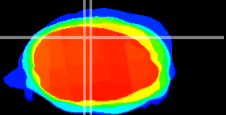

Coronal

Sagittal-R

Sagittal-L

ViBrism: CX18232
Horizontal

Cb vermis