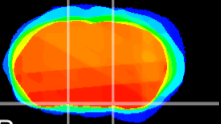

Coronal

Sagittal-R

Sagittal-L

ViBriSM: CX18235
Horizontal

S0