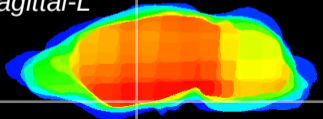

Coronal

Sagittal-R

Sagittal-L

ViBriSM: CX18235
Horizontal

S0