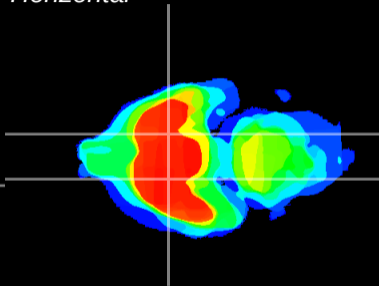

Coronal

Sagittal-R

Sagittal-L

ViBriSM: CX18235
Horizontal

S0