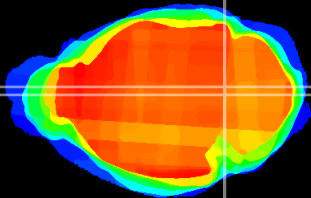

Coronal

Sagittal-R

Sagittal-L

ViBrism: CX18237
Horizontal

Tg