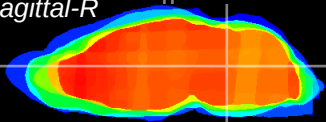

Coronal

Sagittal-R

Sagittal-L

ViBrism: CX18237
Horizontal

Tg