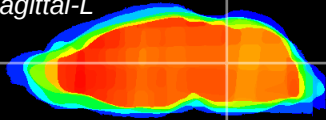

Coronal

Sagittal-R

Sagittal-L

ViBrism: CX18237
Horizontal

Tg