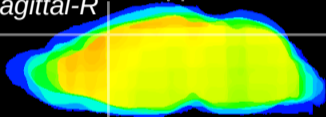

Coronal

Sagittal-R

Sagittal-L

ViBrism: CX18243
Horizontal

Cx motor