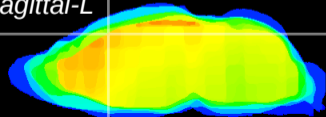

Coronal

Sagittal-R

Sagittal-L

ViBrism: CX18243
Horizontal

Cx motor