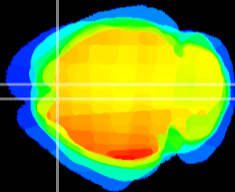

Coronal

Sagittal-R

Sagittal-L

ViBrism: CX18243
Horizontal

Cx motor