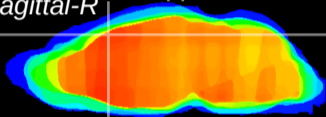

Coronal

Sagittal-R

Sagittal-L

ViBris: CX18244  
Horizontal

Cx motor