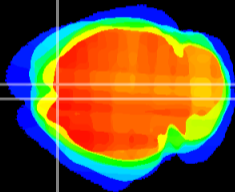

Coronal

Sagittal-R

Sagittal-L

ViBris: CX18244  
Horizontal

Cx motor