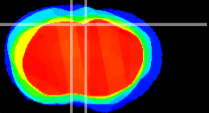

Coronal

Sagittal-R

Sagittal-L

ViBris: CX18244  
Horizontal

Cx motor