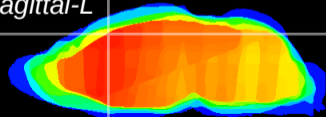

Coronal

Sagittal-R

Sagittal-L

ViBris: CX18244  
Horizontal

Cx motor