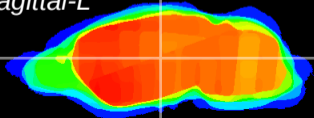

Coronal

Sagittal-R

Sagittal-L

ViBrism: CX18244
Horizontal

VPM/VPL