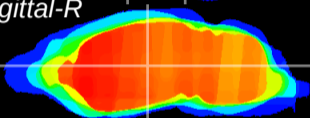

Coronal

Sagittal-R

Sagittal-L

ViBrism: CX18244
Horizontal

VPM/VPL