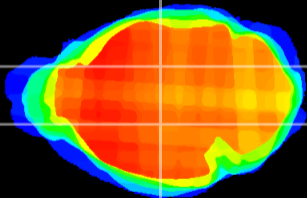

Coronal

Sagittal-R

Sagittal-L

ViBrism: CX18244
Horizontal

VPM/VPL