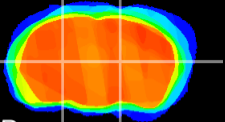

Coronal

Sagittal-R

Sagittal-L

ViBrism: CX18244
Horizontal

VPM/VPL