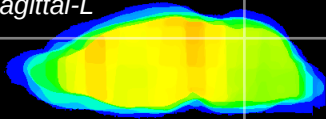

Coronal

Sagittal-R

Sagittal-L

ViBrism: CX18250  
Horizontal

Cb vermis