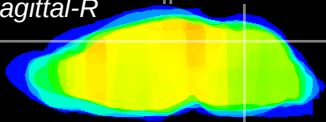

Coronal

Sagittal-R

Sagittal-L

ViBrism: CX18250  
Horizontal

Cb vermis