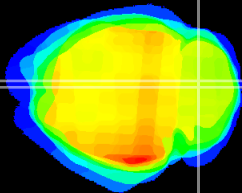

Coronal

Sagittal-R

Sagittal-L

ViBrism: CX18250  
Horizontal

Cb vermis