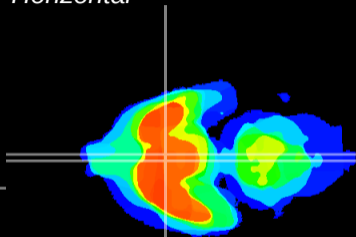

Coronal

Sagittal-R

Sagittal-L

ViBriSM: CX18253
Horizontal

SCN