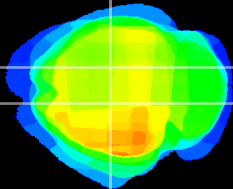

Coronal

Sagittal-R

Sagittal-L

ViBrism: CX18260
Horizontal

CA1